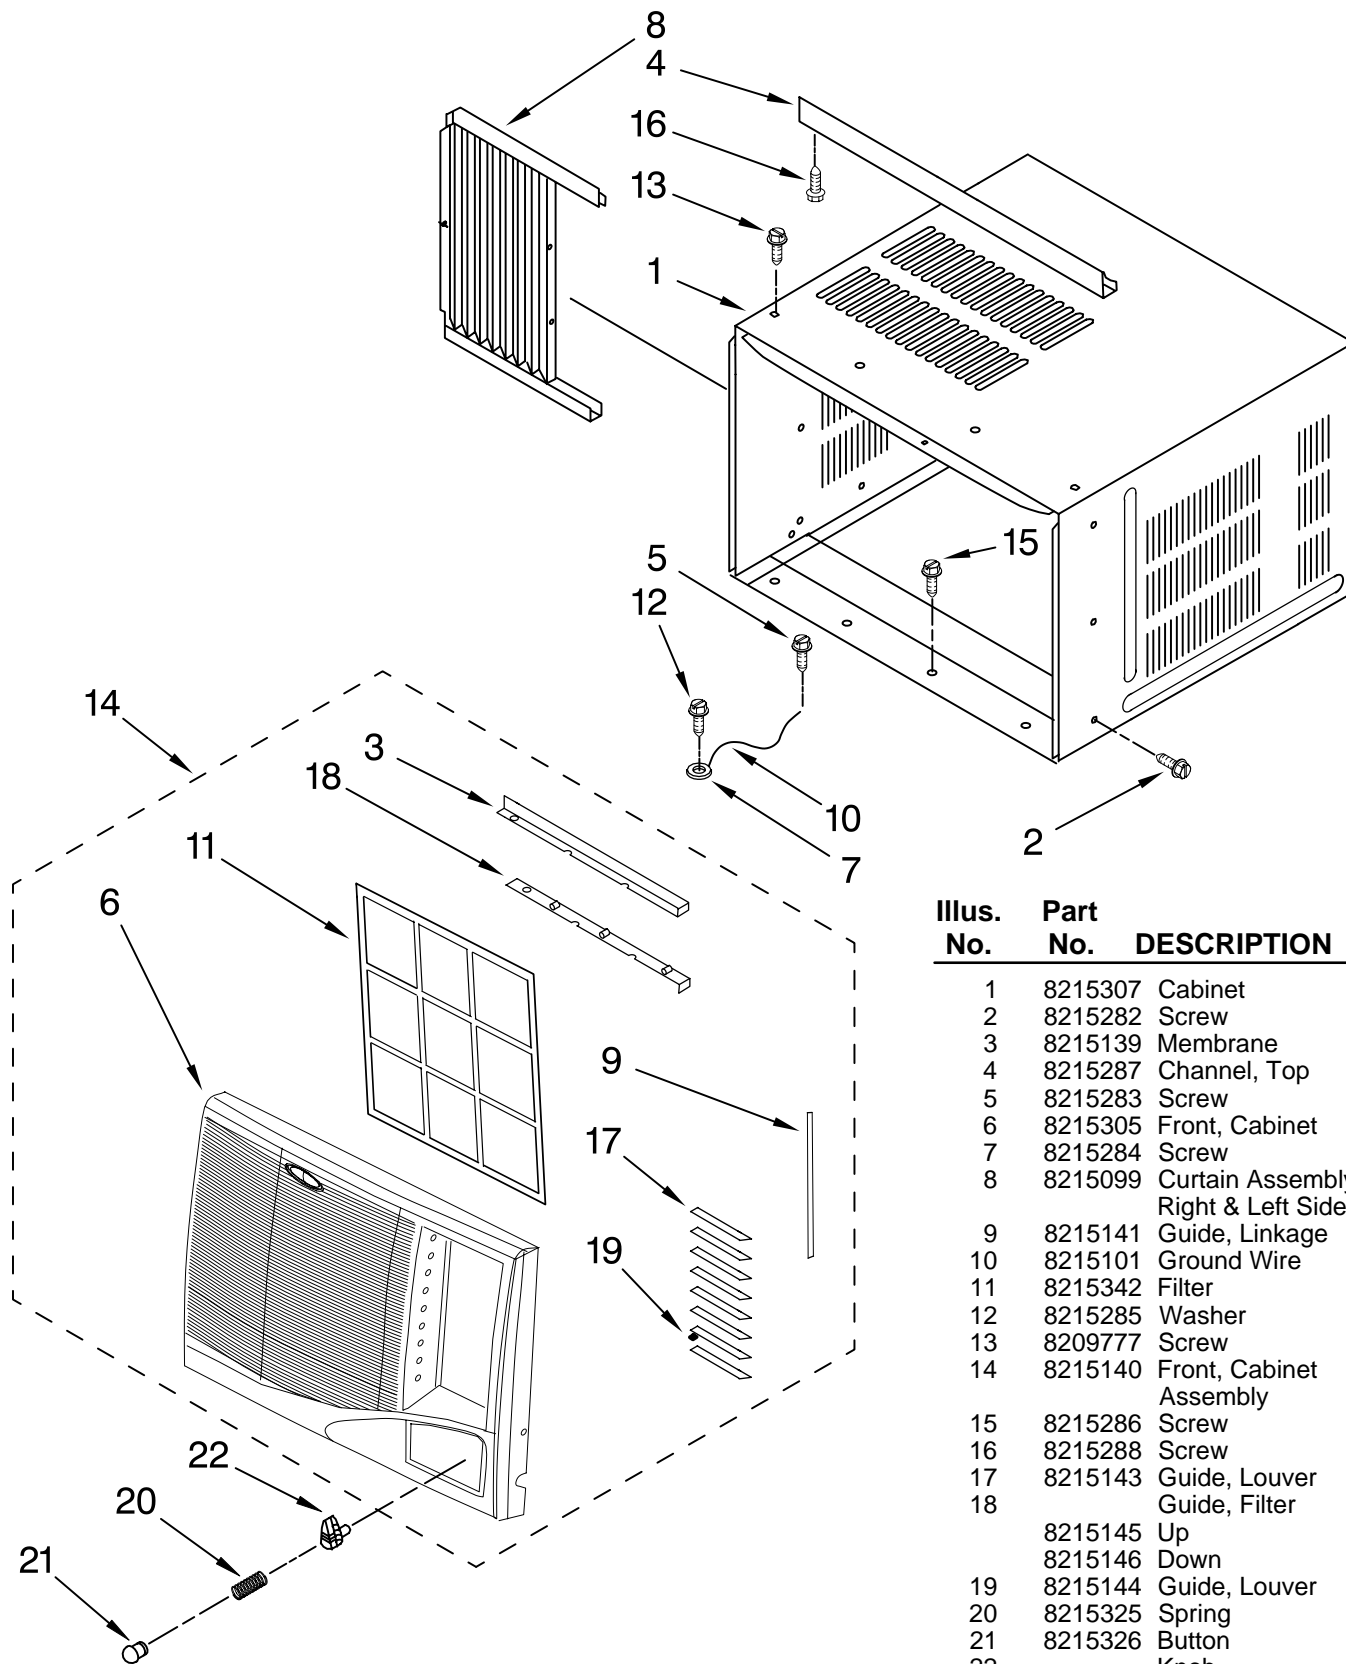

CABINET PARTS

For Model: ACE244PT0

Illus. No.	Part No.	DESCRIPTION
1	8215307	Cabinet
2	8215282	Screw
3	8215139	Membrane
4	8215287	Channel, Top
5	8215283	Screw
6	8215305	Front, Cabinet
7	8215284	Screw
8	8215099	Curtain Assembly Right & Left Side
9	8215141	Guide, Linkage
10	8215101	Ground Wire
11	8215342	Filter
12	8215285	Washer
13	8209777	Screw
14	8215140	Front, Cabinet Assembly
15	8215286	Screw
16	8215288	Screw
17	8215143	Guide, Louver
18	8215145	Guide, Filter Up
	8215146	Down
19	8215144	Guide, Louver
20	8215325	Spring
21	8215326	Button
22	8215340	Knob Right
	8215339	Left

FOR ORDERING INFORMATION REFER TO PARTS PRICE LIST